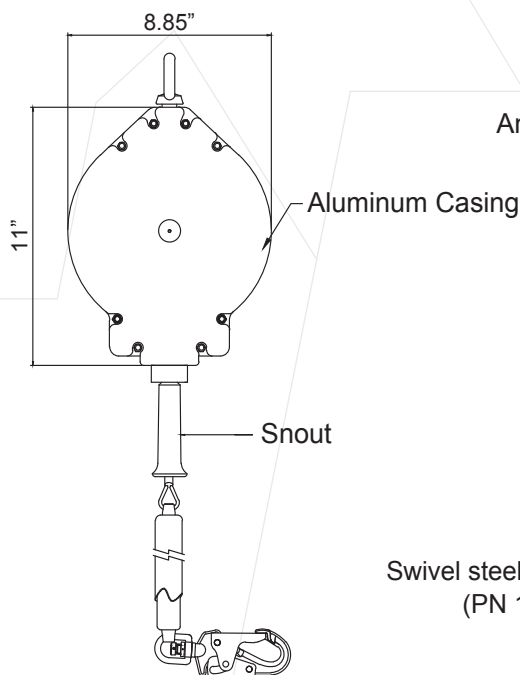

KStrong® BRUTE-AL™ LE 50 ft. Aluminum Housing Cable SRL with swivel snap hook. Includes installation carabiner and tagline (ANSI).

Model: UFS480050L

50' Aluminum Housing Cable Leading Edge (LE) Rated SRL with swivel eye at anchorage end, other end load indicator swivel snap hook. Includes installation carabiner and tagline.

DESIGN

- Robust & durable Aluminum casing powder coated
- Has swivel anchorage eye at anchorage end
- Steel swivel hook at retractable end with 3600 lbs. gate strength
- Galvanized steel wire rope (option of having S.S. wire rope available)
- Designed to be used where user needs to work near a potential leading edge

CABLE

Material: Galvanized steel wire rope $\varnothing 7/32$ "
Minimum Breaking Strength: 3400 lbs.

LENGTH

50 Feet

RELEVANT STANDARDS

Meets or Exceeds ANSI Z359.14-2014 SRL-LE

WEIGHT

16.36 lbs. \pm 0.22 lbs. (7420 gm \pm 100 gm)

FRONT VIEW

SIDE VIEW