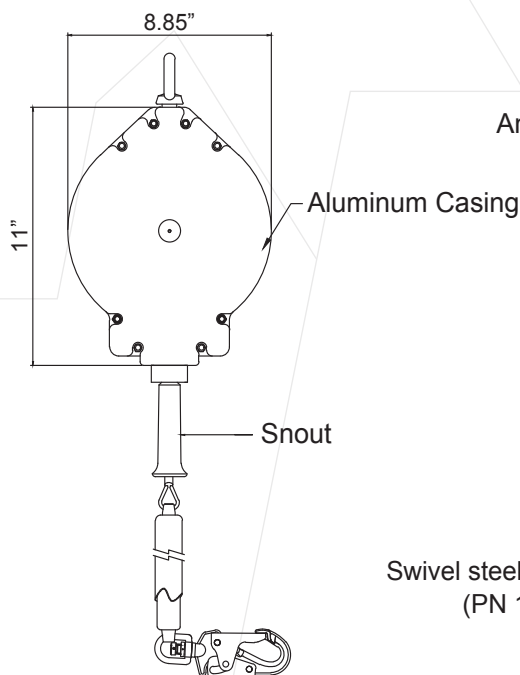

KStrong® BRUTE-AL™ LE 50 ft. Aluminum Housing Cable SRL with swivel snap hook. Includes installation carabiner and tagline (ANSI).

Model: UFS480050L

50' Aluminum Housing Cable Leading Edge (LE) Rated SRL with swivel eye at anchorage end, other end load indicator swivel snap hook. Includes installation carabiner and tagline.

DESIGN

- Robust & durable Aluminum casing powder coated
- Has swivel anchorage eye at anchorage end
- Steel swivel snap hook at retractable end - gate strength 3600 lbs. (1633 kg)
- Galvanized steel wire rope
- Designed to be used where user needs to work near a potential leading edge

CABLE

Material: Galvanized steel wire rope Ø7/32"
Minimum Breaking Strength: 3400 lbs.

LENGTH

50 Feet

WEIGHT

16.36 lbs. ± 0.22 lbs. (7420 gm ±100 gm)

RELEVANT STANDARDS

Meets or Exceeds ANSI Z359.14-2021 Class 2

Class

2

Anchor above or
below dorsal D-ring

FRONT VIEW

SIDE VIEW

Batch #: _____ Serial #: _____
Date of First Use: _____