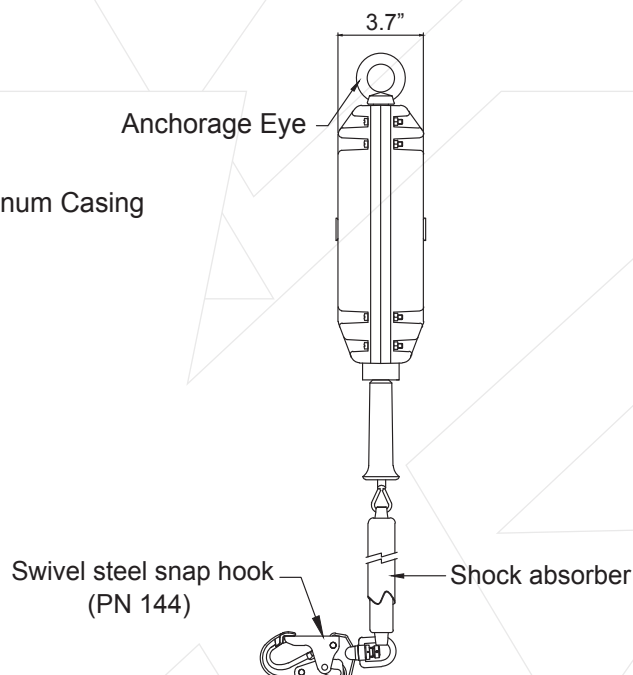

KStrong® BRUTE-AL™ LE 50 ft. Aluminum Housing Cable SRL with swivel snap hook. Includes installation carabiner and tagline (ANSI).

Model: UFS480050L

50' Aluminum Housing Cable Leading Edge (LE) Rated SRL with swivel eye at anchorage end, other end load indicator swivel snap hook. Includes installation carabiner and tagline.

DESIGN

- Robust & durable Aluminum casing powder coated
- Has swivel anchorage eye at anchorage end
- Steel swivel snap hook at retractable end - gate strength 3600 lbs. (1633 kg)
- Galvanized steel wire rope
- Designed to be used where user needs to work near a potential leading edge

CABLE

Material: Galvanized steel wire rope Ø7/32"
Minimum Breaking Strength: 3400 lbs.

LENGTH

50 Feet

WEIGHT

16.36 lbs. ± 0.22 lbs. (7420 gm ±100 gm)

RELEVANT STANDARDS

Meets or Exceeds ANSI Z359.14-2021 Class 2

Class

2

Anchor above or
below dorsal D-ring

FRONT VIEW

SIDE VIEW

Batch #: _____ Serial #: _____
Date of First Use: _____