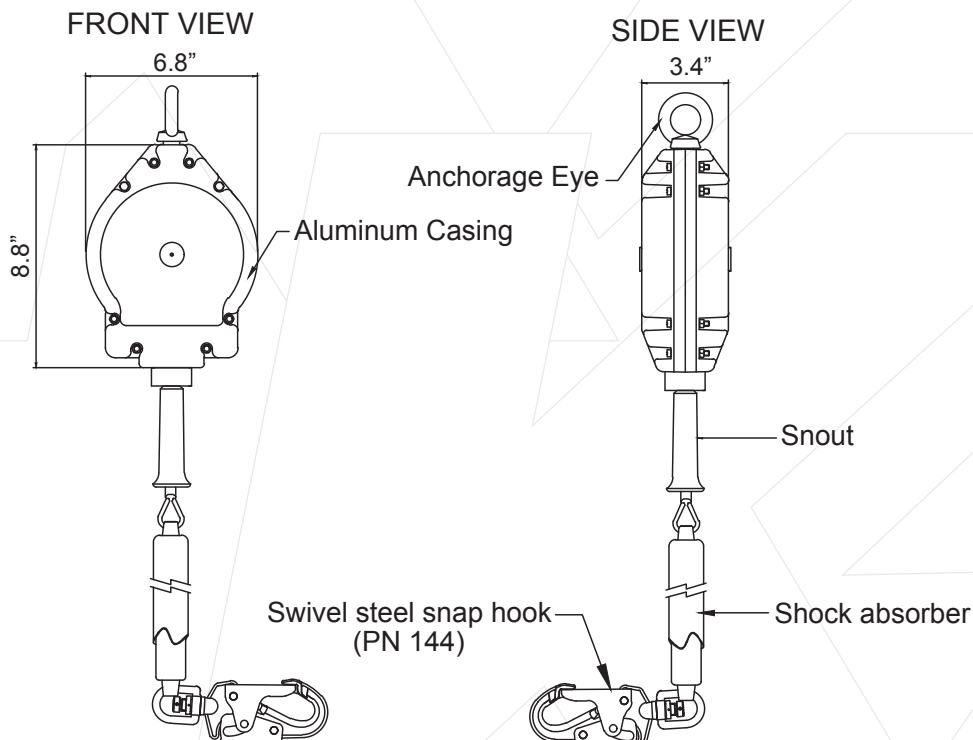

RELEVANT STANDARDS

Meets or Exceeds ANSI Z359.14-2021 Class 2

Class

2

Anchor above or
below dorsal D-ring

Batch #: _____ Serial #: _____
Date of First Use: _____