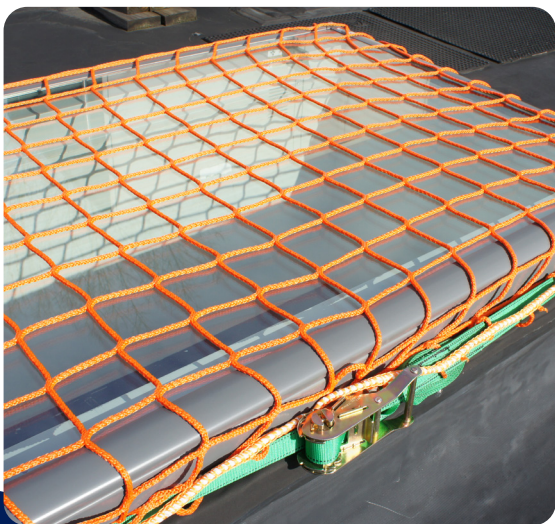

Strong Man Safety Products

Safety First. GO STRONG!

Strong Net Skylight Cover

Strong Net Skylight Covers are a cost-effective, portable way to protect personnel performing roof work. Lightweight and durable, nets install quickly by fitting over skylights and hatch openings using adjustable strapping cinched with ratchets.

- Easily Transported and Installed
- Compacts and Stores Quickly
- Custom Sizes Available
- Complies to OSHA 1910.28

Strong Net Skylight Covers are designed for raised lip skylights or hatch openings that have a minimum 2-inch vertical lip surface. Easily reposition to ensure the safety of workers and comply with OSHA regulations and requirements.

MATERIALS

Strong Net Skylight Covers are manufactured using Safety Orange 3/16" High Tenacity Polypropylene (HTPP) with a 4 inch square mesh. HTPP fiber is highly resistant to abrasion, light weight, and is resistant to moisture and chemical exposure. Each Strong Net Skylight Cover is reinforced with sewn rope borders.

Strong Net Skylight Covers come with 1 1/2" green web strapping and attached ratchet.

STOCK OR CUSTOM SIZES AVAILABLE

Maximum skylight size* for each stock net size:

- Net: 7' x 7' Max Size: 68" x 68"
- Net: 7' x 10' Max Size: 68" x 104"
- Net: 10' x 10' Max Size: 104" x 104"