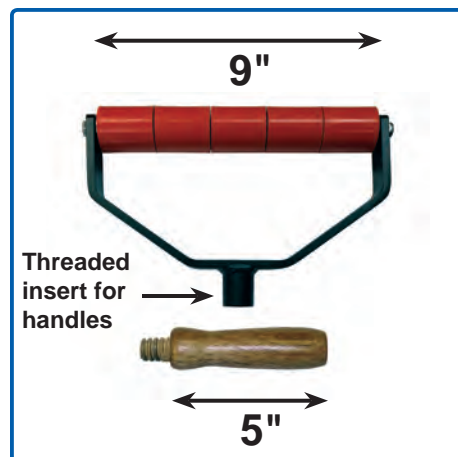

Everhard's Lightweight Wall Roller

The user-friendly way to roll large, vertical surfaces of membrane for proper bonding and adhesion

PATENT PENDING

Use Everhard's lightweight wall roller with the 5" wood handle for up-close work.

Everhard's optional 60" fiberglass handle screws into the threaded roller head to provide easy way to reach high and low areas.

Everhard's lightweight wall roller comes with a 5" wood handle.

- **LIGHTWEIGHT** -- Weighs less than 2 pounds.
- **DURABLE FRAME** -- Withstands heavy hand pressure.
- **PRECISION BALL BEARINGS ON SILICONE ROLLERS** -- Smooth rolling and long lasting.
- **THREADED INSERT** -- Accepts most standard extension handles.

MODEL #	DESCRIPTION	WEIGHT
MR05300	Lightweight wall roller, 9" wide, includes 5" wood handle	1.920 lbs.
MR02400	Optional fiberglass extension handle, 60"	1.031 lbs.