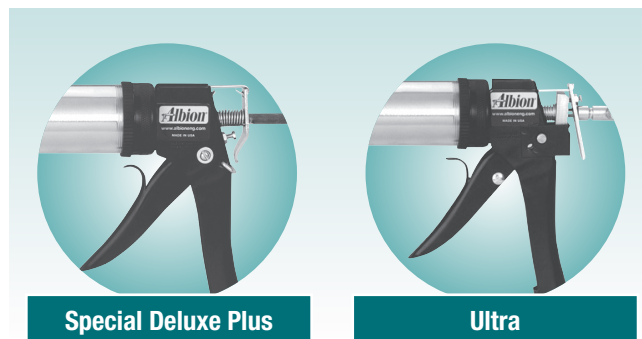

20oz and 13oz Variations: Tools built for unique applications

*Piston	*Barrel Type	*Thrust	*Price	*Special Applications

Model	Description	Thrust	Pressure
DL-45-T24	Special Deluxe Manual Gun	375 lb_f	120 psi
DL-45-T24A	Air-Powered Gun	950 lb_f	300 psi
DL-45-T24E	Cordless Gun	950 lb_f	300 psi

20oz High Thrust Variations

- Special Deluxe Plus & Ultra for extremely thick material or long nozzles

Special Deluxe Plus Manual Guns

Model	Description	Thrust	Pressure
DL-45-T14P	Steel barrel	700 lb_f	240 psi
DL-45-T24P	Teflon® barrel	700 lb_f	240 psi
DL-45-T34P	Aluminum barrel	700 lb_f	240 psi

Ultra Manual Guns

Model	Description	Thrust	Pressure
DL-45-T14U	Steel barrel	1100 lb_f	360 psi
DL-45-T24U	Teflon® barrel	700 lb_f	240 psi
DL-45-T34U	Aluminum barrel	700 lb_f	240 psi