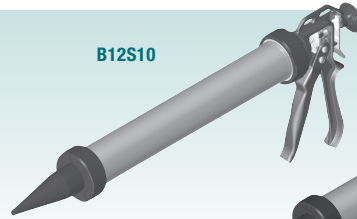

10oz Price Variations

B12S10