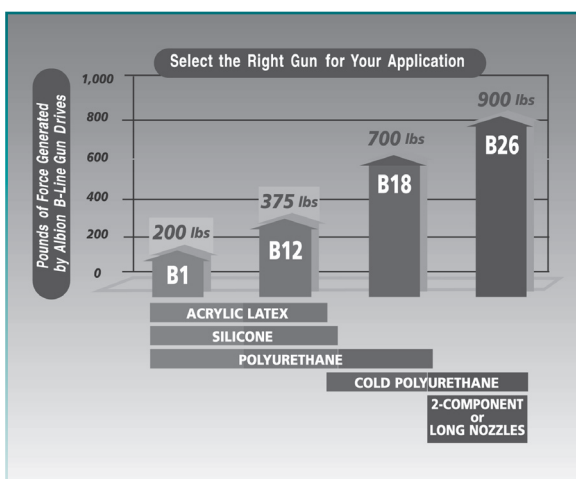

20oz Nozzle Variations

- (3) 235-3 Orange cone nozzles and (1) 33-55 Metal nozzle
- 440-16 Steel barrel 375 lb_f 120 psi