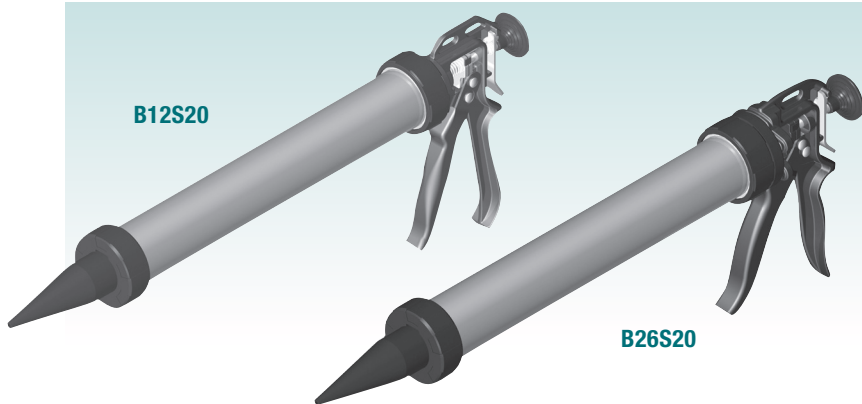

20oz Price Variations

B12S20

B26S20

B-Line: with the integration of Albion's state-of-the-art design and quality engineering, our B-Line tools surpass the competition in value and durability; guns feature rotating, swivel handle, 873-35 bulk piston for occasional use, and accept all Albion bulk and sausage gun accessories; includes spare bulk piston (p/n 873-35)

B12S20	Manual Gun (12:1 Drive)	375 lb_f	120 psi
B18S20	Manual Gun (18:1 Drive)	700 lb_f	230 psi
B26S20	Manual Gun (26:1 Drive) High Thrust	900 lb_f	300 psi

It all comes down to how hard and frequently you use a tool; the following are engineered to provide you with the same level of success in the application.