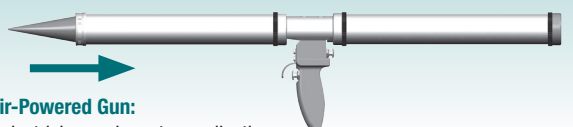

20oz Special Applications

Tools for unique jobs

746-1

Dual-Directional, Air-Powered Gun:

Commonly used in industrial or underwater applications

746-1	Standard Gun	*	120 psi