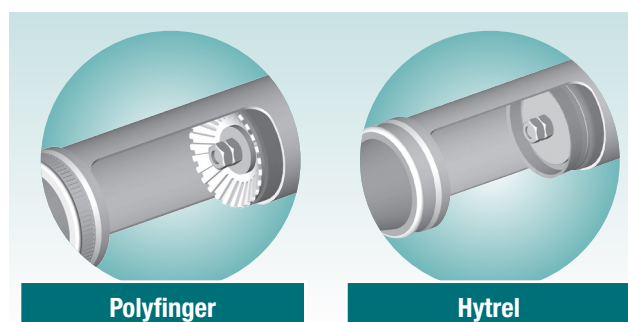

Model	Description	Thrust	Pressure
20oz Barrel Variations - Teflon® and Aluminum			
• Teflon® coated barrel reduces piston friction; easier to pump and clean			
DL-45-T24	Special Deluxe Manual Gun	375 lb_f	120 psi
440-26	Special Deluxe Manual Gun (Teflon® piston)	375 lb_f	200 psi
DL-45-T24A	Air-Powered Gun	* →	120 psi
DL-45-T24E	Cordless Gun	950 lb_f	300 psi
• Aluminum Lighter weight			
DL-45-T34	Special Deluxe Manual Gun	375 lb_f	120 psi
DL-45-T34E	Cordless Gun	950 lb_f	300 psi

20oz Piston Variations

- **Polyfinger Piston:**
  - Low-cost piston option (p/n 47-39) 10 pack
  - (3) 235-3 orange cones instead of standard 1/2 inch round nozzle

Model	Description	Thrust	Pressure
DL-45-T15	Special Deluxe Manual Gun	375 lb_f	120 psi
DL-45-T15A	Air-Powered	* →	120 psi

- **Hytrel Piston:**
  - Stiff piston with sharp edges to prevent bag wrap (p/n 21-24)

Model	Description	Thrust	Pressure
DL-45-T18	Special Deluxe Manual Gun	375 lb_f	120 psi
DL-45-T18A	Air-Powered	* →	120 psi