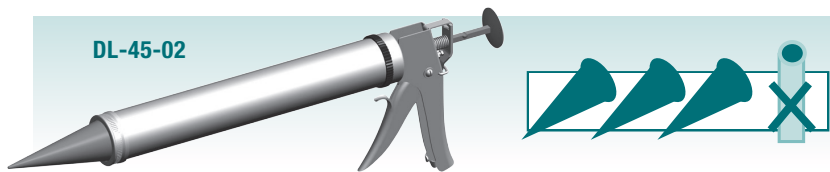

DL-45-02

Deluxe Line: Excellent midrange tool; square rod technology; customizable—accepts all Albion pistons, nozzles and barrels; replacement parts available.

(3) 235-3 Orange Cones instead of the standard 1/2 inch round nozzle.

DL-45-02	Deluxe Manual Gun w/Teflon® Piston	375 lb_f	120 psi
DL-45-05	Deluxe Manual Gun w/Polyfinger Piston	375 lb_f	120 psi