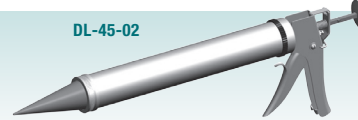

B-Line: with the integration of Albion's state-of-the-art design and quality engineering our B-Line tools surpass the competition in value and durability; guns feature rotating swivel handle, quick-change front cap; included with each gun are (3) narrow nozzles, (3) cones and (2) extra pistons

B12S10	Manual Gun (12:1 Drive)	375 lb_f	120 psi
B26S10	Manual Gun (26:1 Drive) High Thrust	900 lb_f	300 psi

Just like with the B-Line Series, it all comes down to how hard and how frequently you use a tool; the following are engineered to provide you with the same level of success in the application.

DL-45-02

Deluxe Line: Excellent midrange tool; square-rod technology; customizable— accepts all Albion Professional replacement pistons, nozzles, & barrels.

(3) 235-3 orange cones instead of the standard 1/2 inch round nozzle.

DL-24-02	Deluxe Manual Gun w/Teflon® Piston	375 lb_f	120 psi
DL-24-05	Deluxe Manual Gun w/Polyfinger Piston	375 lb_f	120 psi