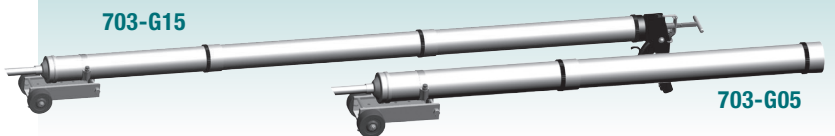

### Tools for unique jobs

746-1

**Dual-Directional, Air-Powered Gun:**

Commonly used in industrial or underwater applications

746-1	Standard Gun	*	120 psi
-------	--------------	---	---------

703-G15

703-G05