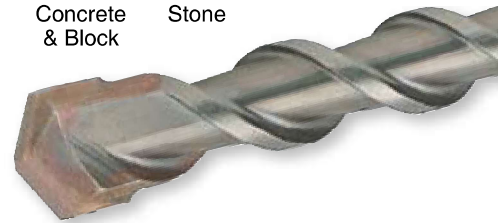

SDS Plus® Carbide Hammer Drill Bits

SDS Plus® Masonry Drills

- Fits all SDS Plus® hammer drills
- Meets all ANSI specifications

Marble

Brick

Concrete & Block

Stone

Sandblasted finish

Tungsten carbide reinforced head

Special alloy-steel parabolic flute

Copper-silver brazing withstands extreme heat

Hang Tag

Product	Drill Dia.	Overall Length	Usable Length	Box/Case	D Qty.
47002	5/32"	6"	4"	1 / 12	1
47004	3/16"	4"	2"	1 / 12	1
47006	3/16"	6"	4"	1 / 12	1
47008	3/16"	8"	6"	1 / 12	1
47012	3/16"	12"	10"	1 / 12	1
47020	7/32"	6"	4"	1 / 12	1
47032	1/4"	4"	2"	1 / 12	1
47034	1/4"	6"	4"	1 / 12	1
47036	1/4"	8"	6"	1 / 12	1
47038	1/4"	12"	10"	1 / 12	1
47052	5/16"	6"	4"	1 / 12	1
47054	5/16"	8"	6"	1 / 12	1
47056	5/16"	12"	10"	1 / 12	1
47060	3/8"	6"	4"	1 / 12	1
47062	3/8"	8"	6"	1 / 12	1
47064	3/8"	12"	10"	1 / 12	1
47068	3/8"	18"	16"	1 / 12	1
47072	7/16"	6"	4"	1 / 12	1
47074	7/16"	12"	10"	1 / 12	1
47078	1/2"	6"	4"	1 / 12	1
47080	1/2"	8"	6"	1 / 12	1
47082	1/2"	12"	10"	1 / 12	1
47086	1/2"	18"	16"	1 / 12	1
47090	9/16"	6"	4"	1 / 12	1
47096	9/16"	17 3/4"	15 3/4"	1 / 12	1
47100	5/8"	8"	6"	1 / 12	1
47102	5/8"	12"	10"	1 / 12	1
47106	5/8"	17 3/4"	15 3/4"	1 / 12	1
47116	3/4"	8"	6"	1 / 12	1
47118	3/4"	12"	10"	1 / 12	1
47122	3/4"	18"	16"	1 / 12	1
47130	7/8"	12"	10"	1 / 12	1
47134	7/8"	17 3/4"	15 3/4"	1 / 12	1
47138	1"	12"	10"	1 / 12	1
47142	1"	17 3/4"	15 3/4"	1 / 12	1

SDS Plus® Masonry 5 Pc. Drill Set

- Plastic re-usable drill index.
- Bits clearly visible.

Contains the following drills:
3/16" x 6", 1/4" x 4", 1/4" x 6",
3/8" x 6", 1/2" x 6"

Product	Description	Box/Case	Qty.
47190	SDS Plus® 5 Pc. Set	1 / 12	1

D

Size: 22"W, 24"H