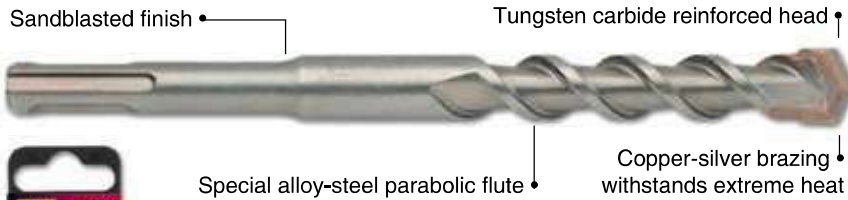

## SDS Plus® Masonry Drills

- Fits all SDS Plus® hammer drills
- Meets all ANSI specifications

Marble

Brick

Concrete & Block

Stone

Sandblasted finish

Tungsten carbide reinforced head

Special alloy-steel parabolic flute

Copper-silver brazing withstands extreme heat