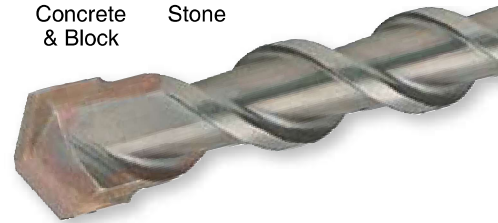

SDS Plus® Carbide Hammer Drill Bits

SDS Plus® Masonry Drills

- Fits all SDS Plus® hammer drills
- Meets all ANSI specifications

Marble

Brick

Concrete & Block

Stone

Sandblasted finish

Tungsten carbide reinforced head

Special alloy-steel parabolic flute

Copper-silver brazing withstands extreme heat

Hang Tag

Product	Drill Dia.	Overall Length	Usable Length	Box/Case	D Qty.
47002	5/32"	6"	4"	1 / 12	1
47004	3/16"	4"	2"	1 / 12	1
47006	3/16"	6"	4"	1 / 12	1
47008	3/16"	8"	6"	1 / 12	1
47012	3/16"	12"	10"	1 / 12	1
47020	7/32"	6"	4"	1 / 12	1
47032	1/4"	4"	2"	1 / 12	1
47034	1/4"	6"	4"	1 / 12	1
47036	1/4"	8"	6"	1 / 12	1
47038	1/4"	12"	10"	1 / 12	1
47052	5/16"	6"	4"	1 / 12	1
47054	5/16"	8"	6"	1 / 12	1
47056	5/16"	12"	10"	1 / 12	1
47060	3/8"	6"	4"	1 / 12	1
47062	3/8"	8"	6"	1 / 12	1
47064	3/8"	12"	10"	1 / 12	1
47068	3/8"	18"	16"	1 / 12	1
47072	7/16"	6"	4"	1 / 12	1
47074	7/16"	12"	10"	1 / 12	1
47078	1/2"	6"	4"	1 / 12	1
47080	1/2"	8"	6"	1 / 12	1
47082	1/2"	12"	10"	1 / 12	1
47086	1/2"	18"	16"	1 / 12	1
47090	9/16"	6"	4"	1 / 12	1
47096	9/16"	17 3/4"	15 3/4"	1 / 12	1
47100	5/8"	8"	6"	1 / 12	1
47102	5/8"	12"	10"	1 / 12	1
47106	5/8"	17 3/4"	15 3/4"	1 / 12	1
47116	3/4"	8"	6"	1 / 12	1
47118	3/4"	12"	10"	1 / 12	1
47122	3/4"	18"	16"	1 / 12	1
47130	7/8"	12"	10"	1 / 12	1
47134	7/8"	17 3/4"	15 3/4"	1 / 12	1
47138	1"	12"	10"	1 / 12	1
47142	1"	17 3/4"	15 3/4"	1 / 12	1

SDS Plus® Masonry 5 Pc. Drill Set

- Plastic re-usable drill index.
- Bits clearly visible.

Contains the following drills:
3/16" x 6", 1/4" x 4", 1/4" x 6",
3/8" x 6", 1/2" x 6"

D

Product	Description	Box/Case	Qty.
47190	SDS Plus® 5 Pc. Set	1 / 12	1