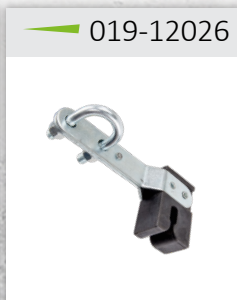

### **All Systems Feature a Complete Kit**

*(intermediate guides and cable sleeve sold separately)*

- 3/8" galvanized steel cable
- Pre-swaged termination
- 3,600 lbs. single user anchor point
- Tension retaining base bracket
- All mounting hardware
- Product and inspection label
- Meets OSHA 1926.1053, 1920.29

**Top Bracket Assembly (2-Person)**

**Extended Top Bracket Assembly (2-Person)**

**Top Bracket Assembly (4-Person)**

**Bottom Bracket Assembly**

**Individual Cable Assembly**

**Intermediate Guide (straight)**

**Intermediate Guide (90°)**

**U-bolts**

**Nuts**

**Backer Bracket**

020-12101

## EVO 3/8" Detachable Cable Sleeve

*Available to order separately*

**Make the connection more quickly and easily with this improved cable grab.**

- Durable stainless steel base and aluminum cover plate
- Convenient connection point with rotating, twist-lock carabiner
- Quality in-line energy absorber for average arrest force between 1350-1800 lbs.
- Innovative anti-inversion feature