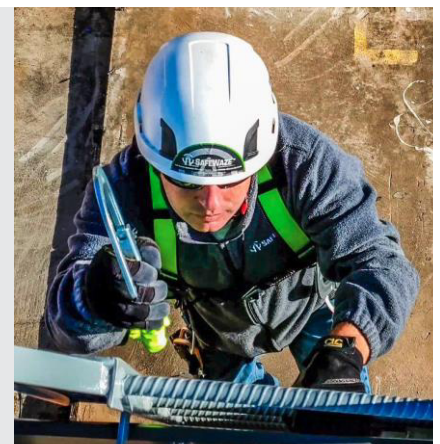

## Safewaze Ladder Climb System

*This flexible cable system is engineered to deliver easy, affordable safety in a durable system you can trust.*

- **Economical:** Competitive pricing means you save money
- **Convenient:** Easy installation with permanent one-time setup
- **Rugged:** Highly durable materials for long-lasting dependability
- **Compliant:** Meets applicable OSHA & ANSI standards
- **Trusted:** High-quality construction for confidence you can count on

### **2-Person 4 ft. Extended Top Ladder Climb System**

*Ensure safe rooftop transitions with proper access to ladder structure.*

### **All Systems Feature a Complete Kit**

*(intermediate guides and cable sleeve sold separately)*

- 3/8" galvanized steel cable
- Pre-swaged termination
- 3,600 lbs. single user anchor point
- Tension retaining base bracket
- All mounting hardware
- Product and inspection label
- Meets OSHA 1926.1053, 1920.29

## Individual Components

All top brackets feature energy absorbing, stainless steel head unit with black powder coating for easier cable visibility. Bottom bracket has a spring loaded tensioner that adjusts for conditions.