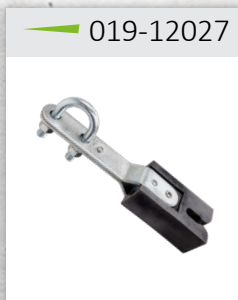

### **All Systems Feature a Complete Kit**

*(intermediate guides and cable sleeve sold separately)*

- 3/8" galvanized steel cable
- Pre-swaged termination
- 3,600 lbs. single user anchor point
- Tension retaining base bracket
- All mounting hardware
- Product and inspection label
- Meets OSHA 1926.1053, 1920.29

**Top Bracket Assembly (2-Person)**

**Extended Top Bracket Assembly (2-Person)**

**Top Bracket Assembly (4-Person)**

**Bottom Bracket Assembly**

**Individual Cable Assembly**

**Intermediate Guide (straight)**

**Intermediate Guide (90°)**

**U-bolts**

**Nuts**

**Backer Bracket**

020-12101

## EVO 3/8" Detachable Cable Sleeve

*Available to order separately*

**Make the connection more quickly and easily with this improved cable grab.**

- Durable stainless steel base and aluminum cover plate
- Convenient connection point with rotating, twist-lock carabiner
- Quality in-line energy absorber for average arrest force between 1350-1800 lbs.
- Innovative anti-inversion feature